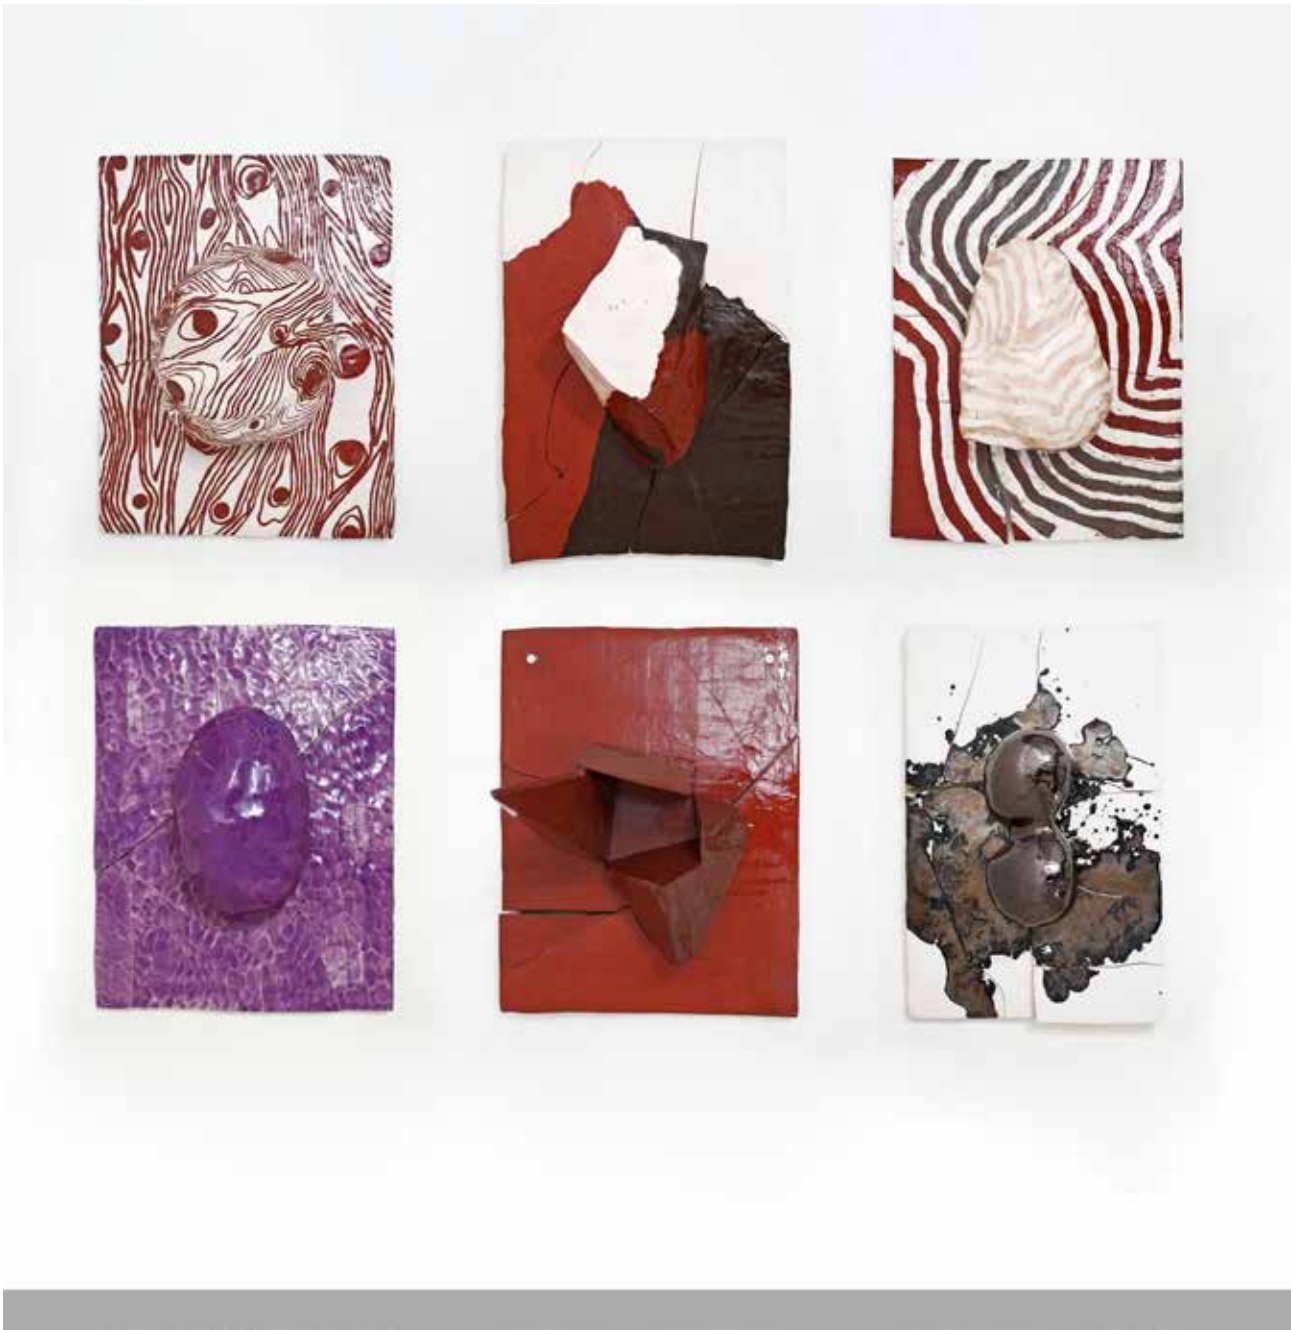

# **In the forest**

2024

13-piece installation

**In the forest - #5**  
2024

Glazed clay, 150 (l) x 120 (w) x 20 (h)

**In the forest - #4**  
2024

Installation view

**In the forest - #4.1**  
2024

Glazed clay, 72 (l) x 25 (w) x 56 (h)

**In the forest - #4.2**  
2024

Glazed clay, 82 (l) x 16 (w) x 56 (h)

**In the forest - #4.3**  
2024

Glazed clay, 71 (l) x 19 (w) x 56 (h)

**In the forest - #4.4**  
2024